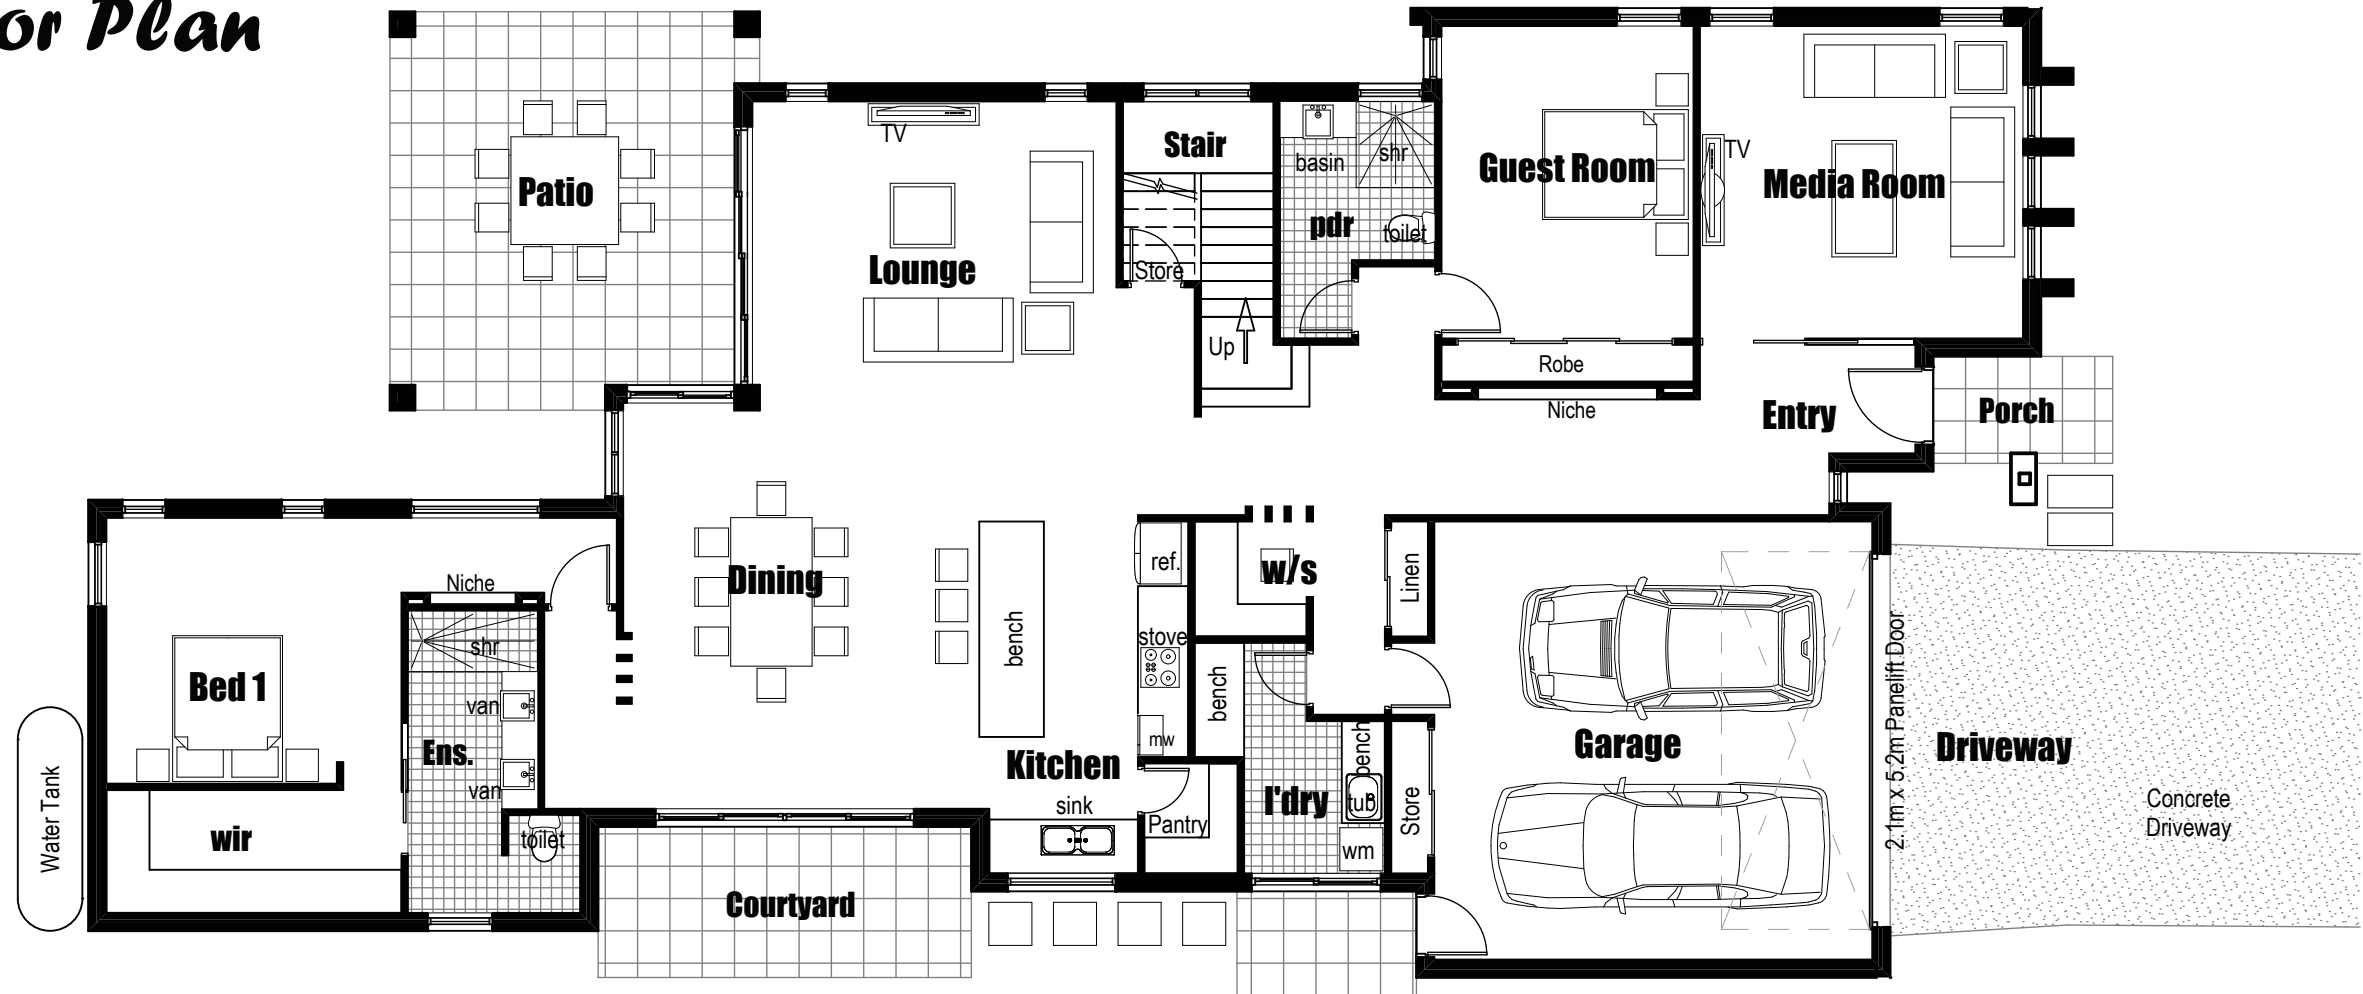

First Floor Plan

Ground Floor Plan
Valencia 373

**DESIGN
BUILDING
CONSTRUCTION**

PO Box 1030 Paradise Point 4216
Phone: 5563 7913
Mobile: 0438 881 208
www.dbcql.com.au